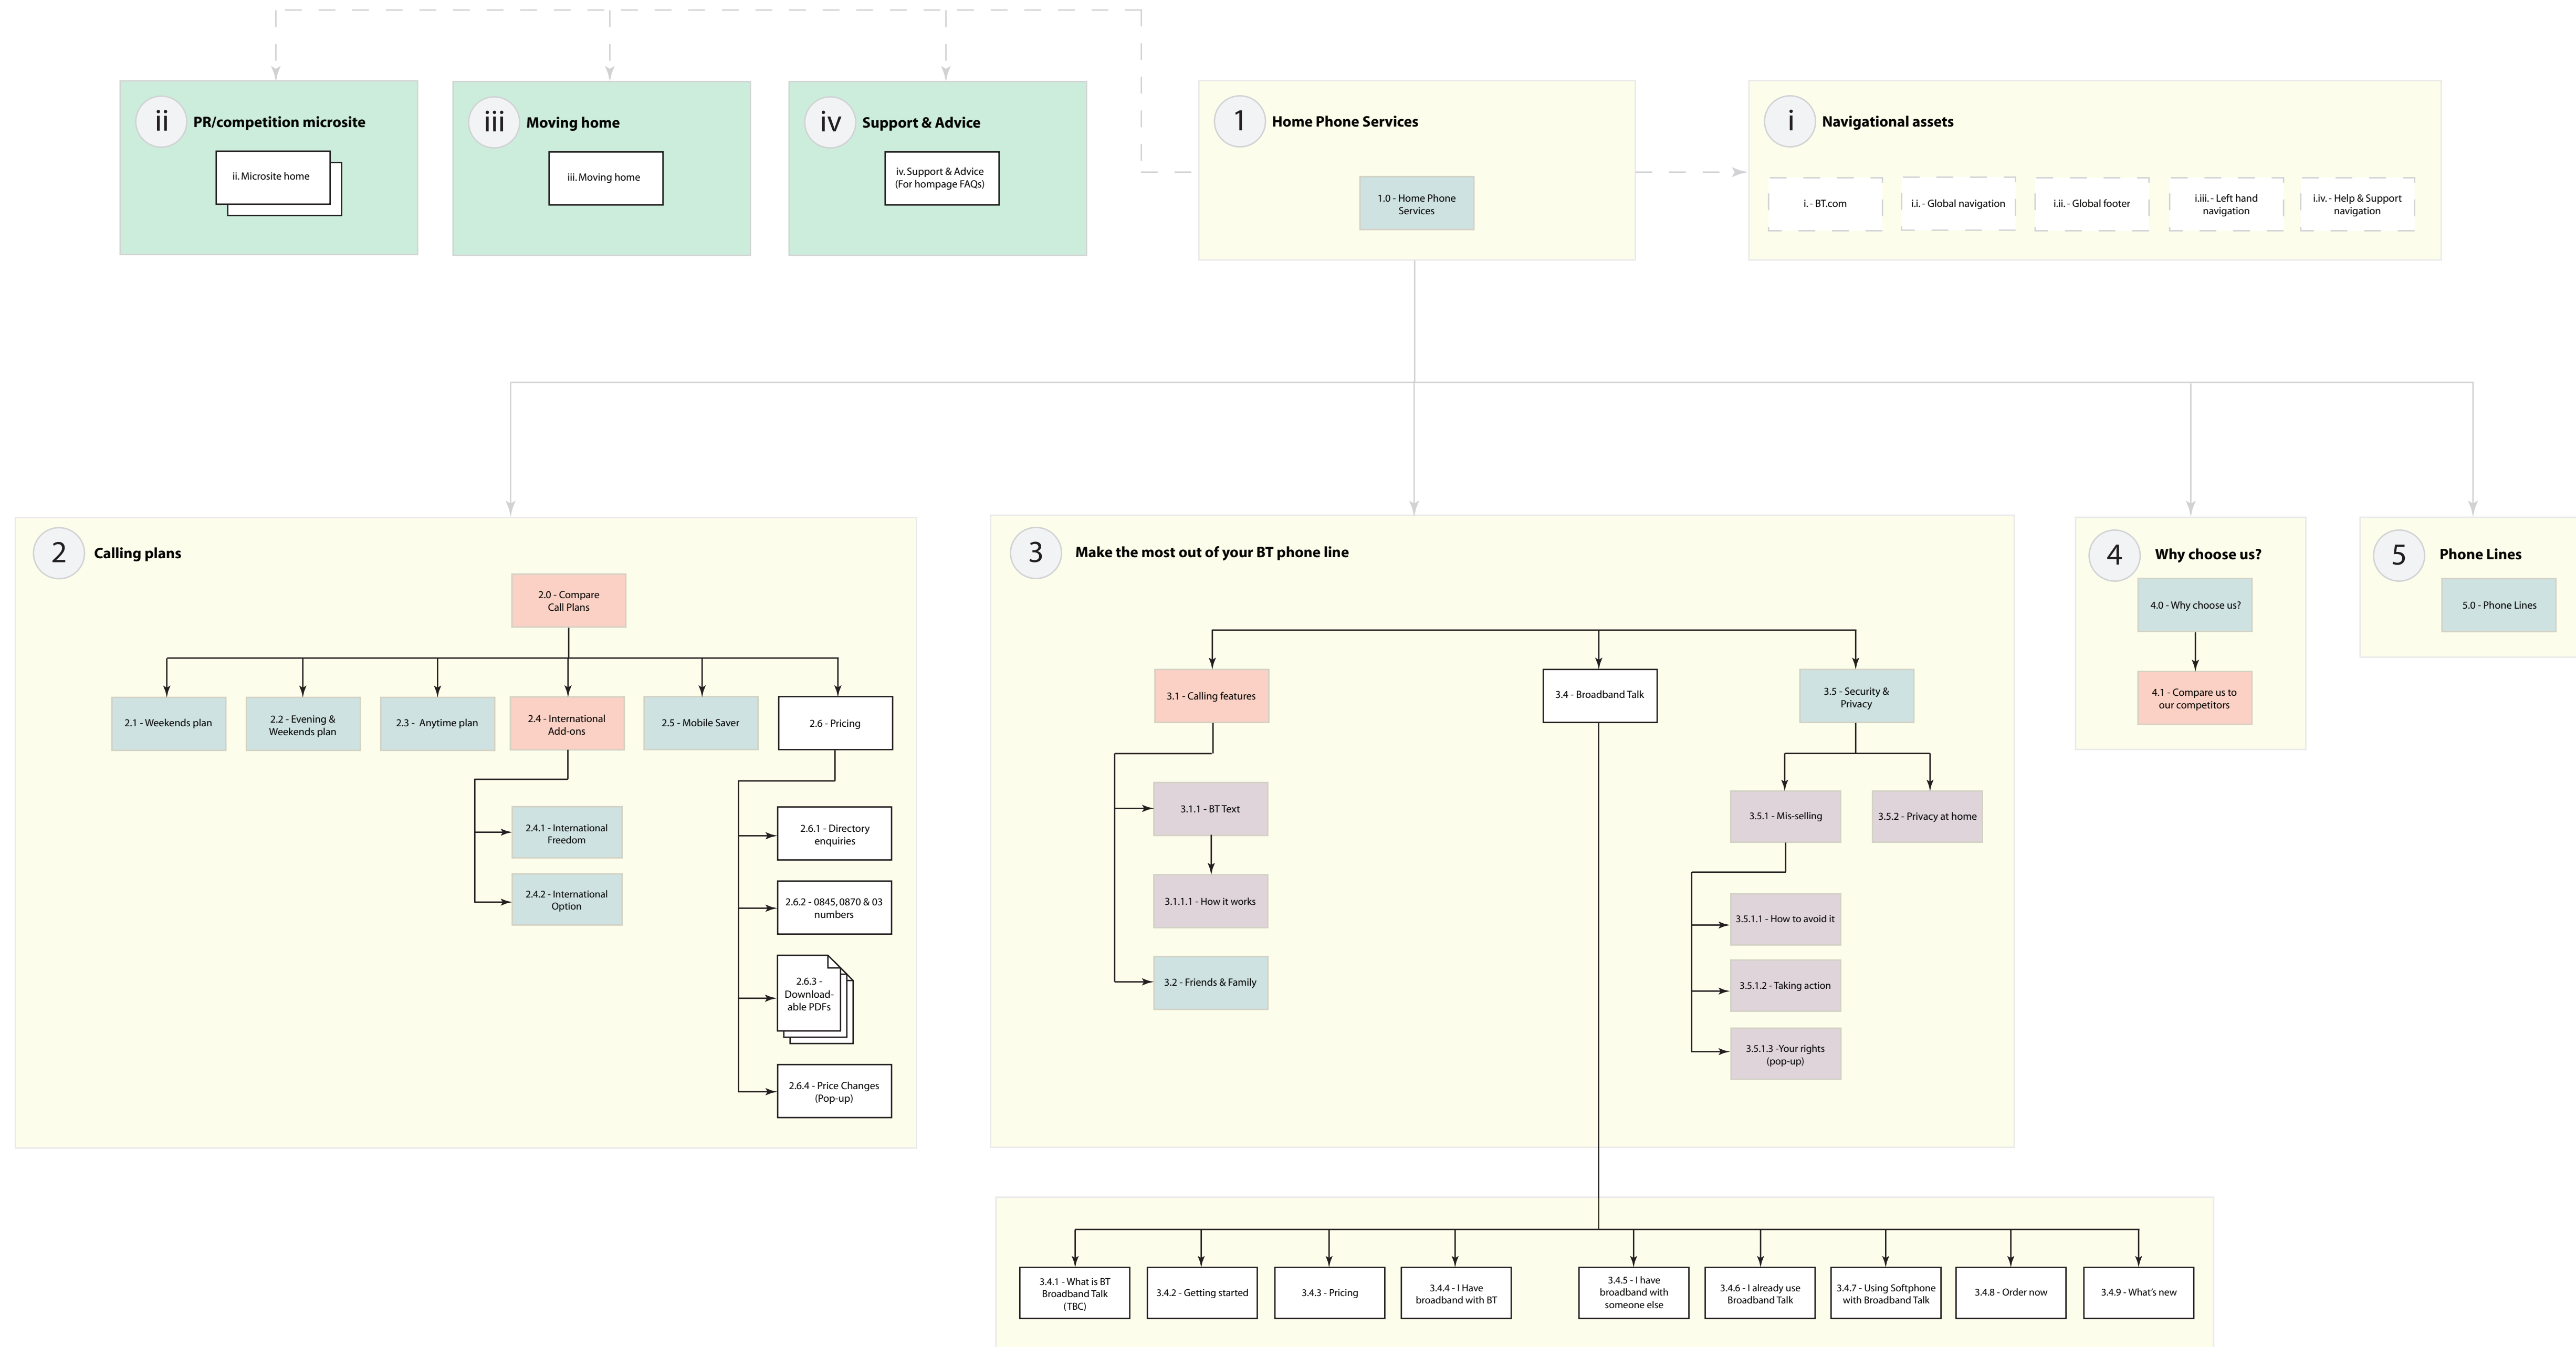

## Document info

**Title:** BT.com Voice sitemap  
**Client:** BT  
**Job no:** 800053  
**Date:** 10/03/2008  
**Version:** 1.5  
**Author:** Ben Ellis

## Explanation

The purpose of this diagram is to graphically represent the different sections within the website. It also shows different areas of content with selected pages.

## Legend

- Page
- Collection of sub-pages
- Content link
- External page/area
- Page requiring wireframe
- Page requiring description diagram
- Page requiring action from BT